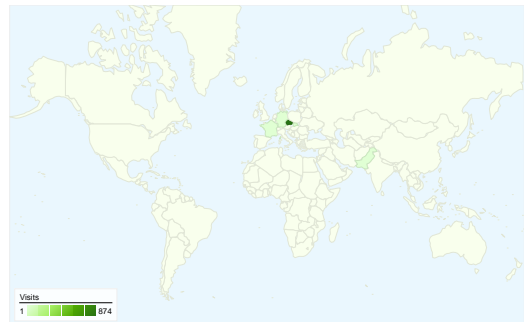

Site Usage

921 Visits

33.66% Bounce Rate

6,303 Pageviews

00:03:28 Avg. Time on Site

6.84 Pages/Visit

41.80% % New Visits

Visitors Overview

Visitors
550

Map Overlay world

Traffic Sources Overview

- Search Engines
632 (68.62%)
- Direct Traffic
252 (27.36%)
- Referring Sites
37 (4.02%)

Content Overview

Pages	Pageviews	% Pageviews
/css/dotazy.asp	1,231	19.53%
/css/	690	10.95%
/css/vzdelavani.asp	188	2.98%
/css/dotazy.asp?offset=50	170	2.70%
/css/default.asp	163	2.59%

550 people visited this site

921 Visits

550 Absolute Unique Visitors

6,303 Pageviews

6.84 Average Pageviews

00:03:28 Time on Site

33.66% Bounce Rate

41.91% New Visits

921 visits came from 16 countries/territories

Site Usage

Country/Territory	Visits	Pages/Visit	Avg. Time on Site	% New Visits	Bounce Rate
Visits 921 % of Site Total: 100.00%	Pages/Visit 6.84 Site Avg: 6.84 (0.00%)	Avg. Time on Site 00:03:28 Site Avg: 00:03:28 (0.00%)	% New Visits 41.91% Site Avg: 41.80% (0.26%)	Bounce Rate 33.66% Site Avg: 33.66% (0.00%)	
Czech Republic	874	6.94	00:03:29	40.05%	33.30%
Slovakia	18	5.67	00:04:19	66.67%	38.89%
France	5	4.80	00:04:54	80.00%	20.00%
Germany	4	1.50	00:00:46	75.00%	75.00%
Pakistan	3	2.67	00:00:20	66.67%	33.33%
United Kingdom	3	10.00	00:03:56	100.00%	33.33%
United States	3	1.00	00:00:00	100.00%	100.00%
(not set)	2	6.50	00:02:18	100.00%	0.00%
Italy	2	2.00	00:00:04	100.00%	50.00%
Hungary	1	1.00	00:00:00	100.00%	100.00%