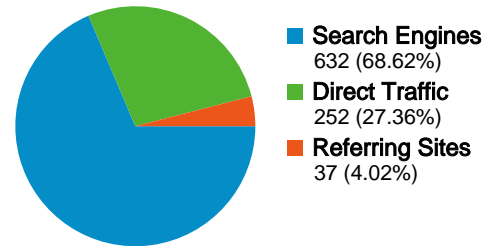

550 people visited this site

921 Visits

550 Absolute Unique Visitors

6,303 Pageviews

6.84 Average Pageviews

00:03:28 Time on Site

33.66% Bounce Rate

41.91% New Visits

Technical Profile

Browser	Visits	% visits	Connection Speed	Visits	% visits
Internet Explorer	761	82.63%	Unknown	647	70.25%
Firefox	139	15.09%	DSL	102	11.07%
Opera	16	1.74%	T1	77	8.36%
Mozilla	3	0.33%	Dialup	61	6.62%
Safari	2	0.22%	Cable	26	2.82%

All traffic sources sent a total of 921 visits

27.36% Direct Traffic

4.02% Referring Sites

68.62% Search Engines

Top Traffic Sources

Sources	Visits	% visits	Keywords	Visits	% visits
seznam (organic)	464	50.38%	www.steril.cz	75	11.87%
(direct) ((none))	252	27.36%	eská spolenost pro sterilizaci	30	4.75%
google (organic)	130	14.12%	sterilizace	21	3.32%
search (organic)	31	3.37%	3.3.2006	18	2.85%
wfhss.com (referral)	11	1.19%	materiálová snášenlivost	13	2.06%

921 visits came from 16 countries/territories

Site Usage

Country/Territory	Visits	Pages/Visit	Avg. Time on Site	% New Visits	Bounce Rate
Visits 921 % of Site Total: 100.00%	Pages/Visit 6.84 Site Avg: 6.84 (0.00%)	Avg. Time on Site 00:03:28 Site Avg: 00:03:28 (0.00%)	% New Visits 41.91% Site Avg: 41.80% (0.26%)	Bounce Rate 33.66% Site Avg: 33.66% (0.00%)	
Czech Republic	874	6.94	00:03:29	40.05%	33.30%
Slovakia	18	5.67	00:04:19	66.67%	38.89%
France	5	4.80	00:04:54	80.00%	20.00%
Germany	4	1.50	00:00:46	75.00%	75.00%
Pakistan	3	2.67	00:00:20	66.67%	33.33%
United Kingdom	3	10.00	00:03:56	100.00%	33.33%
United States	3	1.00	00:00:00	100.00%	100.00%
(not set)	2	6.50	00:02:18	100.00%	0.00%
Italy	2	2.00	00:00:04	100.00%	50.00%
Hungary	1	1.00	00:00:00	100.00%	100.00%