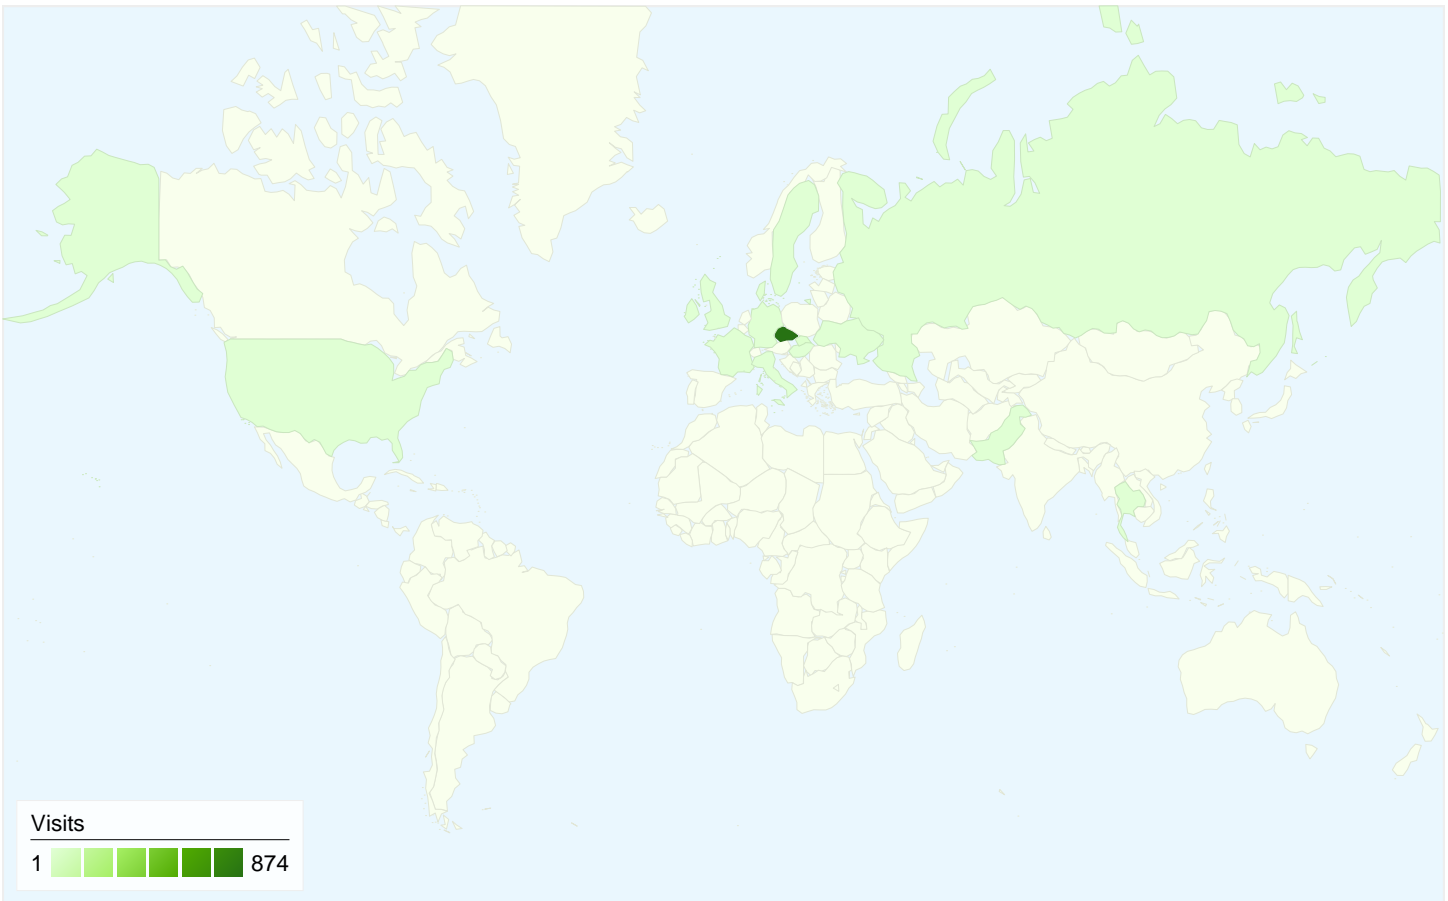

All traffic sources sent a total of 921 visits

27.36% Direct Traffic

4.02% Referring Sites

68.62% Search Engines

Top Traffic Sources

Sources	Visits	% visits	Keywords	Visits	% visits
seznam (organic)	464	50.38%	www.steril.cz	75	11.87%
(direct) ((none))	252	27.36%	eská spolenost pro sterilizaci	30	4.75%
google (organic)	130	14.12%	sterilizace	21	3.32%
search (organic)	31	3.37%	3.3.2006	18	2.85%
wfhss.com (referral)	11	1.19%	materiálová snášenlivost	13	2.06%

921 visits came from 16 countries/territories

Site Usage

Country/Territory	Visits	Pages/Visit	Avg. Time on Site	% New Visits	Bounce Rate
Visits 921 % of Site Total: 100.00%	Pages/Visit 6.84 Site Avg: 6.84 (0.00%)	Avg. Time on Site 00:03:28 Site Avg: 00:03:28 (0.00%)	% New Visits 41.91% Site Avg: 41.80% (0.26%)	Bounce Rate 33.66% Site Avg: 33.66% (0.00%)	
Czech Republic	874	6.94	00:03:29	40.05%	33.30%
Slovakia	18	5.67	00:04:19	66.67%	38.89%
France	5	4.80	00:04:54	80.00%	20.00%
Germany	4	1.50	00:00:46	75.00%	75.00%
Pakistan	3	2.67	00:00:20	66.67%	33.33%
United Kingdom	3	10.00	00:03:56	100.00%	33.33%
United States	3	1.00	00:00:00	100.00%	100.00%
(not set)	2	6.50	00:02:18	100.00%	0.00%
Italy	2	2.00	00:00:04	100.00%	50.00%
Hungary	1	1.00	00:00:00	100.00%	100.00%