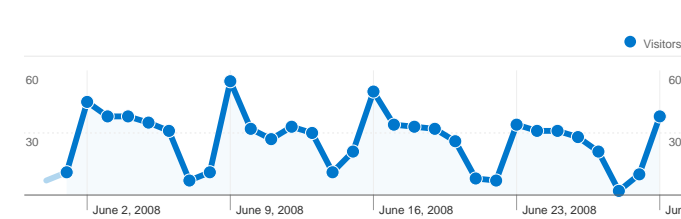

Site Usage

921 Visits

33.66% Bounce Rate

6,303 Pageviews

00:03:28 Avg. Time on Site

6.84 Pages/Visit

41.80% % New Visits

Visitors Overview

550 people visited this site

921 Visits

550 Absolute Unique Visitors

6,303 Pageviews

6.84 Average Pageviews

00:03:28 Time on Site

33.66% Bounce Rate

41.91% New Visits

921 visits came from 16 countries/territories

Site Usage

Country/Territory	Visits	Pages/Visit	Avg. Time on Site	% New Visits	Bounce Rate
Visits 921 % of Site Total: 100.00%	Pages/Visit 6.84 Site Avg: 6.84 (0.00%)	Avg. Time on Site 00:03:28 Site Avg: 00:03:28 (0.00%)	% New Visits 41.91% Site Avg: 41.80% (0.26%)	Bounce Rate 33.66% Site Avg: 33.66% (0.00%)	
Czech Republic	874	6.94	00:03:29	40.05%	33.30%
Slovakia	18	5.67	00:04:19	66.67%	38.89%
France	5	4.80	00:04:54	80.00%	20.00%
Germany	4	1.50	00:00:46	75.00%	75.00%
Pakistan	3	2.67	00:00:20	66.67%	33.33%
United Kingdom	3	10.00	00:03:56	100.00%	33.33%
United States	3	1.00	00:00:00	100.00%	100.00%
(not set)	2	6.50	00:02:18	100.00%	0.00%
Italy	2	2.00	00:00:04	100.00%	50.00%
Hungary	1	1.00	00:00:00	100.00%	100.00%

Pages on this site were viewed a total of 6,303 times

 6,303 Pageviews

 3,970 Unique Views

 33.66% Bounce Rate

Top Content

Pages	Pageviews	% Pageviews
/css/dotazy.asp	1,231	19.53%
/css/	690	10.95%
/css/vzdelavani.asp	188	2.98%
/css/dotazy.asp?offset=50	170	2.70%
/css/default.asp	163	2.59%